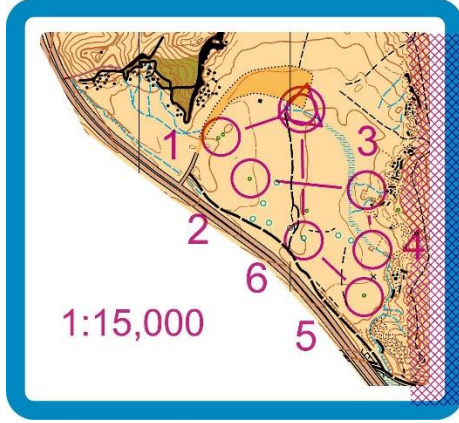

| Vasquez 2022 | | | |
|--------------|--|-------|---|
| Model | | | |
| ▷ | | ▨ | |
| 1 | | ∩ | |
| 2 | | ▲ 2m | ○ |
| 3 | | ∕ ∕ Y | |
| 4 | | ≡ ≡ | ≡ |
| 5 | | ≡ 3m | ○ |
| 6 | | ▲ 1m | ○ |

1:7,500

1:10,000

1:15,000

1:10,000

1:7,500

| USA National Red Rock Canyon 2022 model event 11/13/2022 | | | |
|--|--------|---|----------------|
| Model Event | 1.1 km | | |
| ▷ | | | |
| 1 | 31 | ∩ | |
| 2 | 33 | ∩ | ○ |
| 3 | 36 | ∩ | |
| 4 | 35 | ≡ | ○ _L |
| 5 | 32 | ∩ | ○ |
| 6 | 34 | ∩ | ○ |
| ○ | 250 m | > | ◎ |