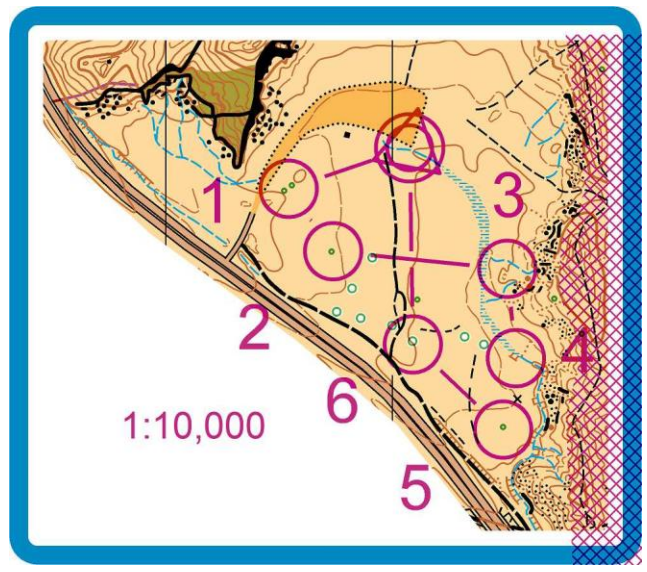

| Vasquez 2022 | | | |
|--------------|--|-------|---|
| Model | | | |
| ▷ | | ▨ | |
| 1 | | ∩ | |
| 2 | | ▲ 2m | ○ |
| 3 | | ∕ ∕ Y | |
| 4 | | ≡ ≡ | ≡ |
| 5 | | ≡ 3m | ○ |
| 6 | | ▲ 1m | ○ |

1:7,500

1:10,000

1:15,000

1:10,000

1:7,500

| USA National Red Rock Canyon 2022 model event 11/13/2022 | | | |
|--|--------|---|----------------|
| Model Event | 1.1 km | | |
| ▷ | | | |
| 1 | 31 | ∩ | |
| 2 | 33 | ∩ | ○ |
| 3 | 36 | ∩ | |
| 4 | 35 | ≡ | ○ _L |
| 5 | 32 | ∩ | ○ |
| 6 | 34 | ∩ | ○ |
| ○ | 250 m | > | ◎ |