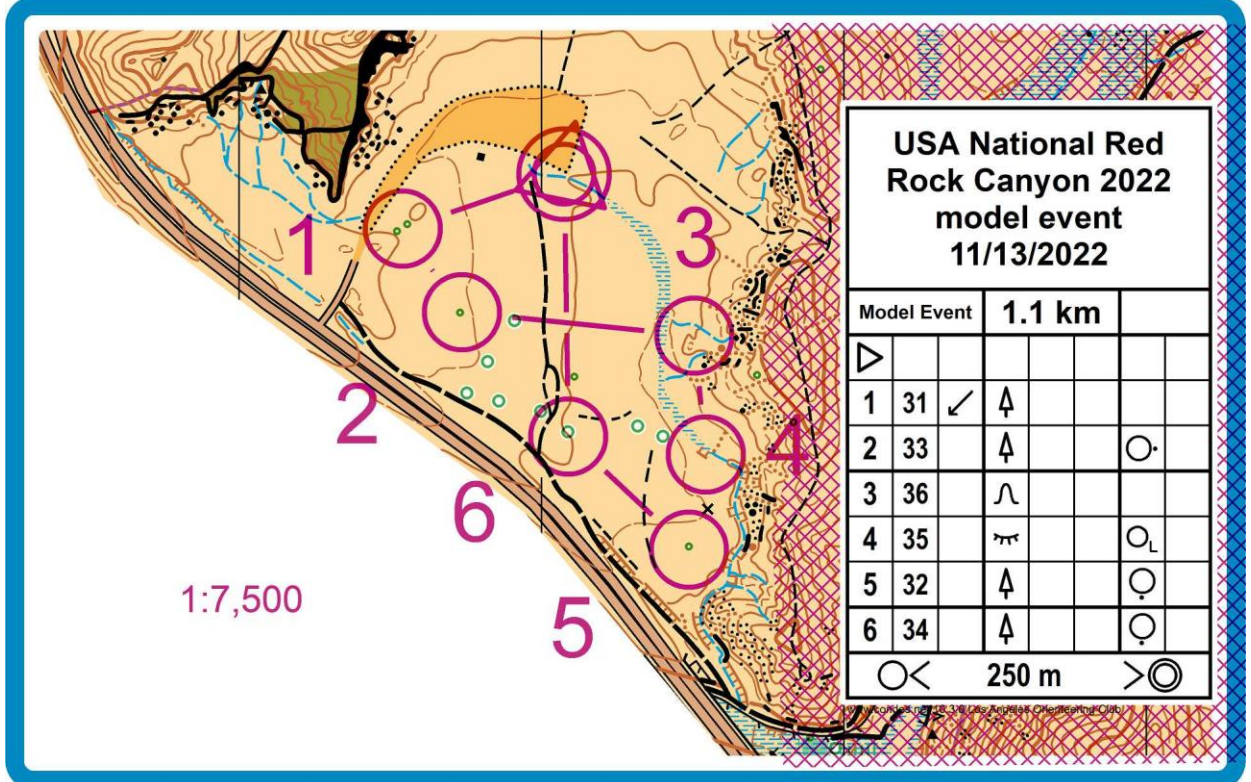

| Vasquez 2022 | | | |
|--------------|--|-------|---|
| Model | | | |
| ▷ | | ▨ | |
| 1 | | ∩ | |
| 2 | | ▲ 2m | ○ |
| 3 | | ∕ ∕ Y | |
| 4 | | ≡ ≡ | ≡ |
| 5 | | ≡ 3m | ○ |
| 6 | | ▲ 1m | ○ |

1:7,500

1:10,000

1:15,000

1:10,000

1:7,500

| USA National Red Rock Canyon 2022 model event 11/13/2022 | | | |
|--|--------|---|----------------|
| Model Event | 1.1 km | | |
| ▷ | | | |
| 1 | 31 | ∩ | |
| 2 | 33 | ∩ | ○ |
| 3 | 36 | ∩ | |
| 4 | 35 | ≡ | ○ _L |
| 5 | 32 | ∩ | ○ |
| 6 | 34 | ∩ | ○ |
| ○ | 250 m | > | ◎ |