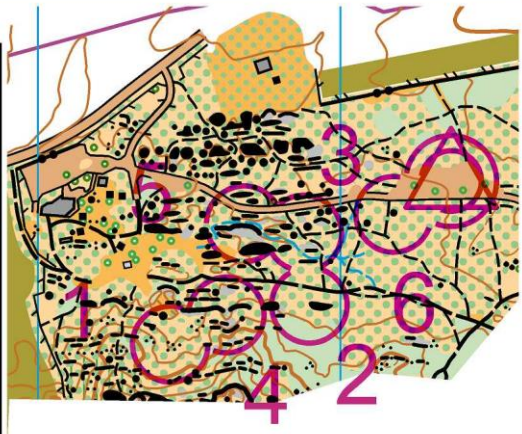

| Vasquez 2022 | | | |
|--------------|--|-------|---|
| Model | | | |
| ▷ | | ▨ | |
| 1 | | ∩ | |
| 2 | | ▲ 2m | ○ |
| 3 | | ∕ ∕ Y | |
| 4 | | ≡ ≡ | ≡ |
| 5 | | ≡ 3m | ○ |
| 6 | | ▲ 1m | ○ |

1:7,500

1:10,000

1:15,000

1:10,000

1:7,500

| USA National Red Rock Canyon 2022 model event 11/13/2022 | | | |
|--|--------|---|----------------|
| Model Event | 1.1 km | | |
| ▷ | | | |
| 1 | 31 | ∩ | |
| 2 | 33 | ∩ | ○ |
| 3 | 36 | ∩ | |
| 4 | 35 | ≡ | ○ _L |
| 5 | 32 | ∩ | ○ |
| 6 | 34 | ∩ | ○ |
| ○ | 250 m | > | ◎ |