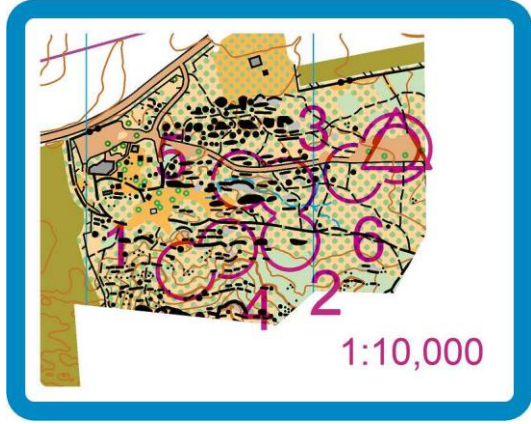

| Vasquez 2022 | | | |
|--------------|--|-------|---|
| Model | | | |
| ▷ | | ▨ | |
| 1 | | ∩ | |
| 2 | | ▲ 2m | ○ |
| 3 | | ∕ ∕ Y | |
| 4 | | ≡ ≡ | ≡ |
| 5 | | ≡ 3m | ○ |
| 6 | | ▲ 1m | ○ |

1:7,500

1:10,000

1:15,000

1:10,000

1:7,500

| USA National Red Rock Canyon 2022 model event 11/13/2022 | | | |
|--|--------|---|----------------|
| Model Event | 1.1 km | | |
| ▷ | | | |
| 1 | 31 | ∩ | |
| 2 | 33 | ∩ | ○ |
| 3 | 36 | ∩ | |
| 4 | 35 | ≡ | ○ _L |
| 5 | 32 | ∩ | ○ |
| 6 | 34 | ∩ | ○ |
| ○ | 250 m | > | ◎ |